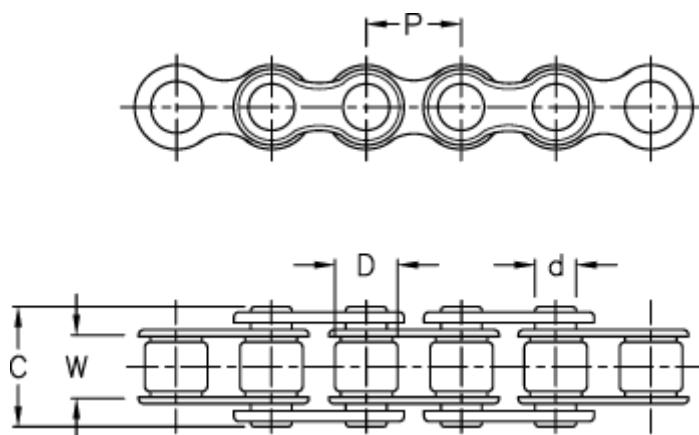

Article number: 61001120060

Description: KLEEchain 5/8 simplex 10 B-1 Stainless steel  
5 meter in box (without connecting links)

## Measures

Breaking power = 14500N

C = 19.5

Chain size = 5/8"

d = 5.08

D = 10.16

Description = 10 B-1

P = 15.875